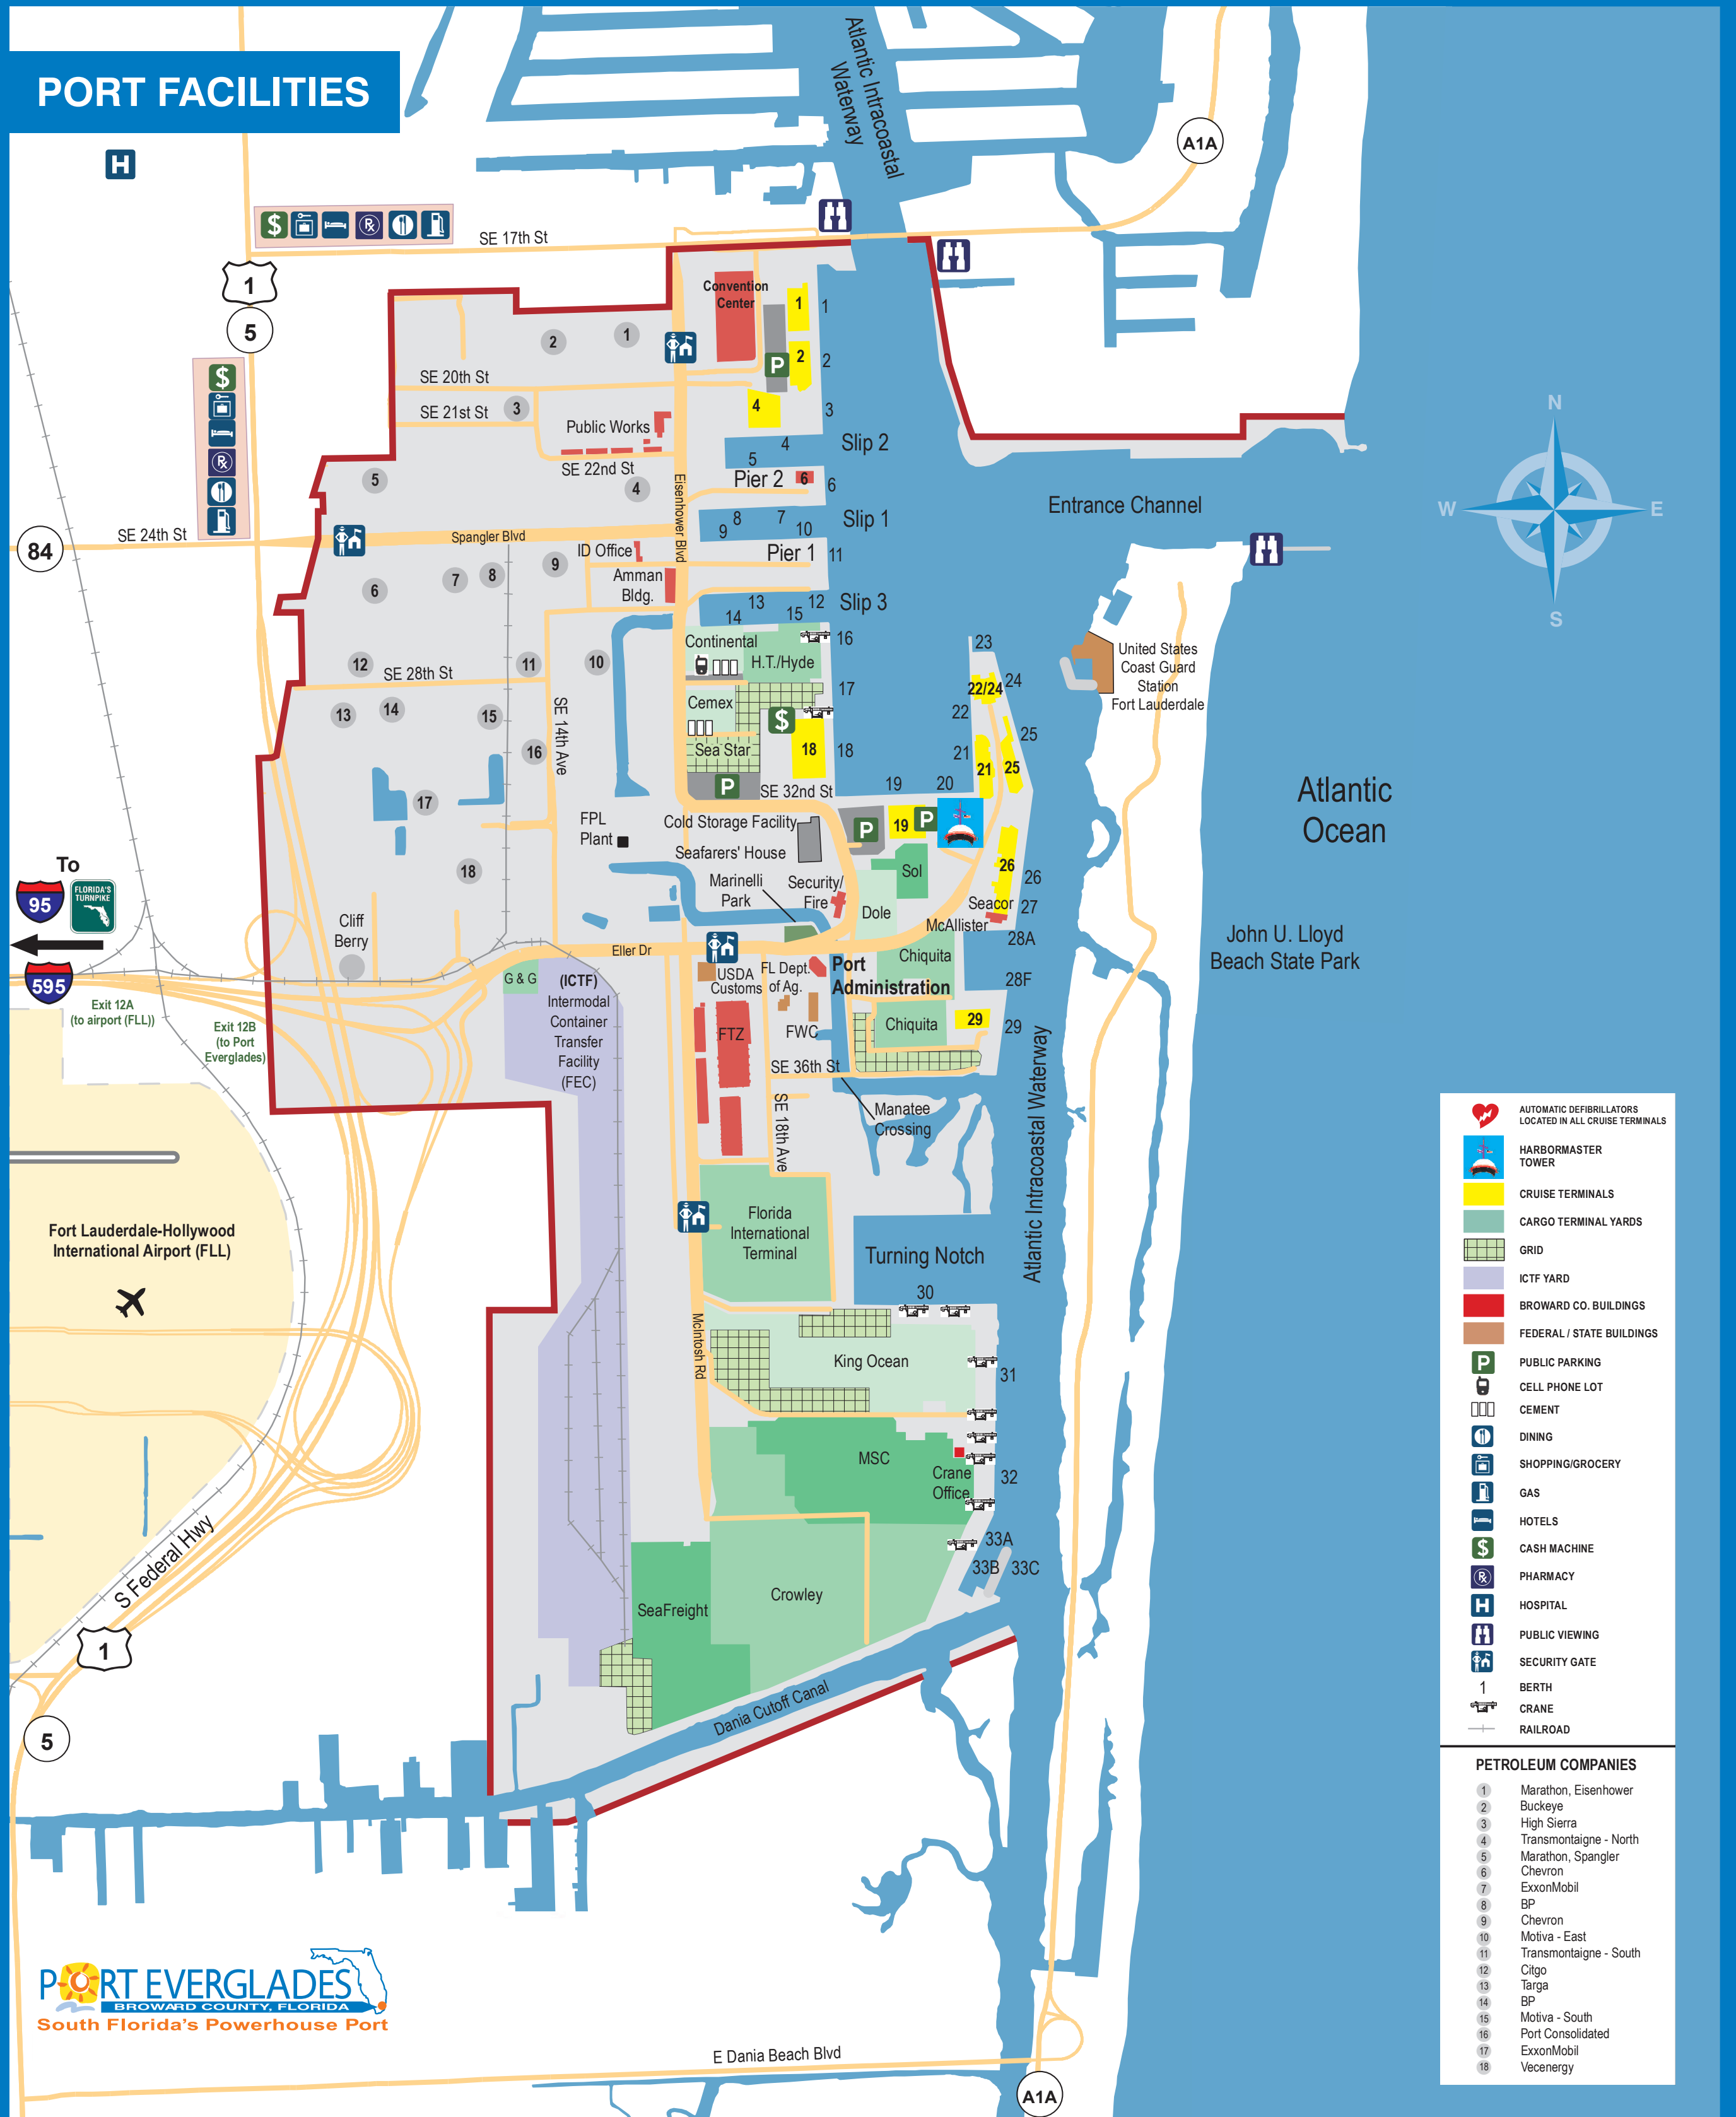

# PORT FACILITIES

	AUTOMATIC DEFIBRILLATORS LOCATED IN ALL CRUISE TERMINALS
	HARBORMASTER TOWER
	CRUISE TERMINALS
	CARGO TERMINAL YARDS
	GRID
	ICTF YARD
	BROWARD CO. BUILDINGS
	FEDERAL / STATE BUILDINGS
	PUBLIC PARKING
	CELL PHONE LOT
	CEMENT
	DINING
	SHOPPING/GROCERY
	GAS
	HOTELS
	CASH MACHINE
	PHARMACY
	HOSPITAL
	PUBLIC VIEWING
	SECURITY GATE
	BERTH
	CRANE
	RAILROAD

PETROLEUM COMPANIES	
1	Marathon, Eisenhower
2	Buckeye
3	High Sierra
4	Transmontaigne - North
5	Marathon, Spangler
6	Chevron
7	ExxonMobil
8	BP
9	Chevron
10	Motiva - East
11	Transmontaigne - South
12	Citgo
13	Targa
14	BP
15	Motiva - South
16	Port Consolidated
17	ExxonMobil
18	Vecenergy