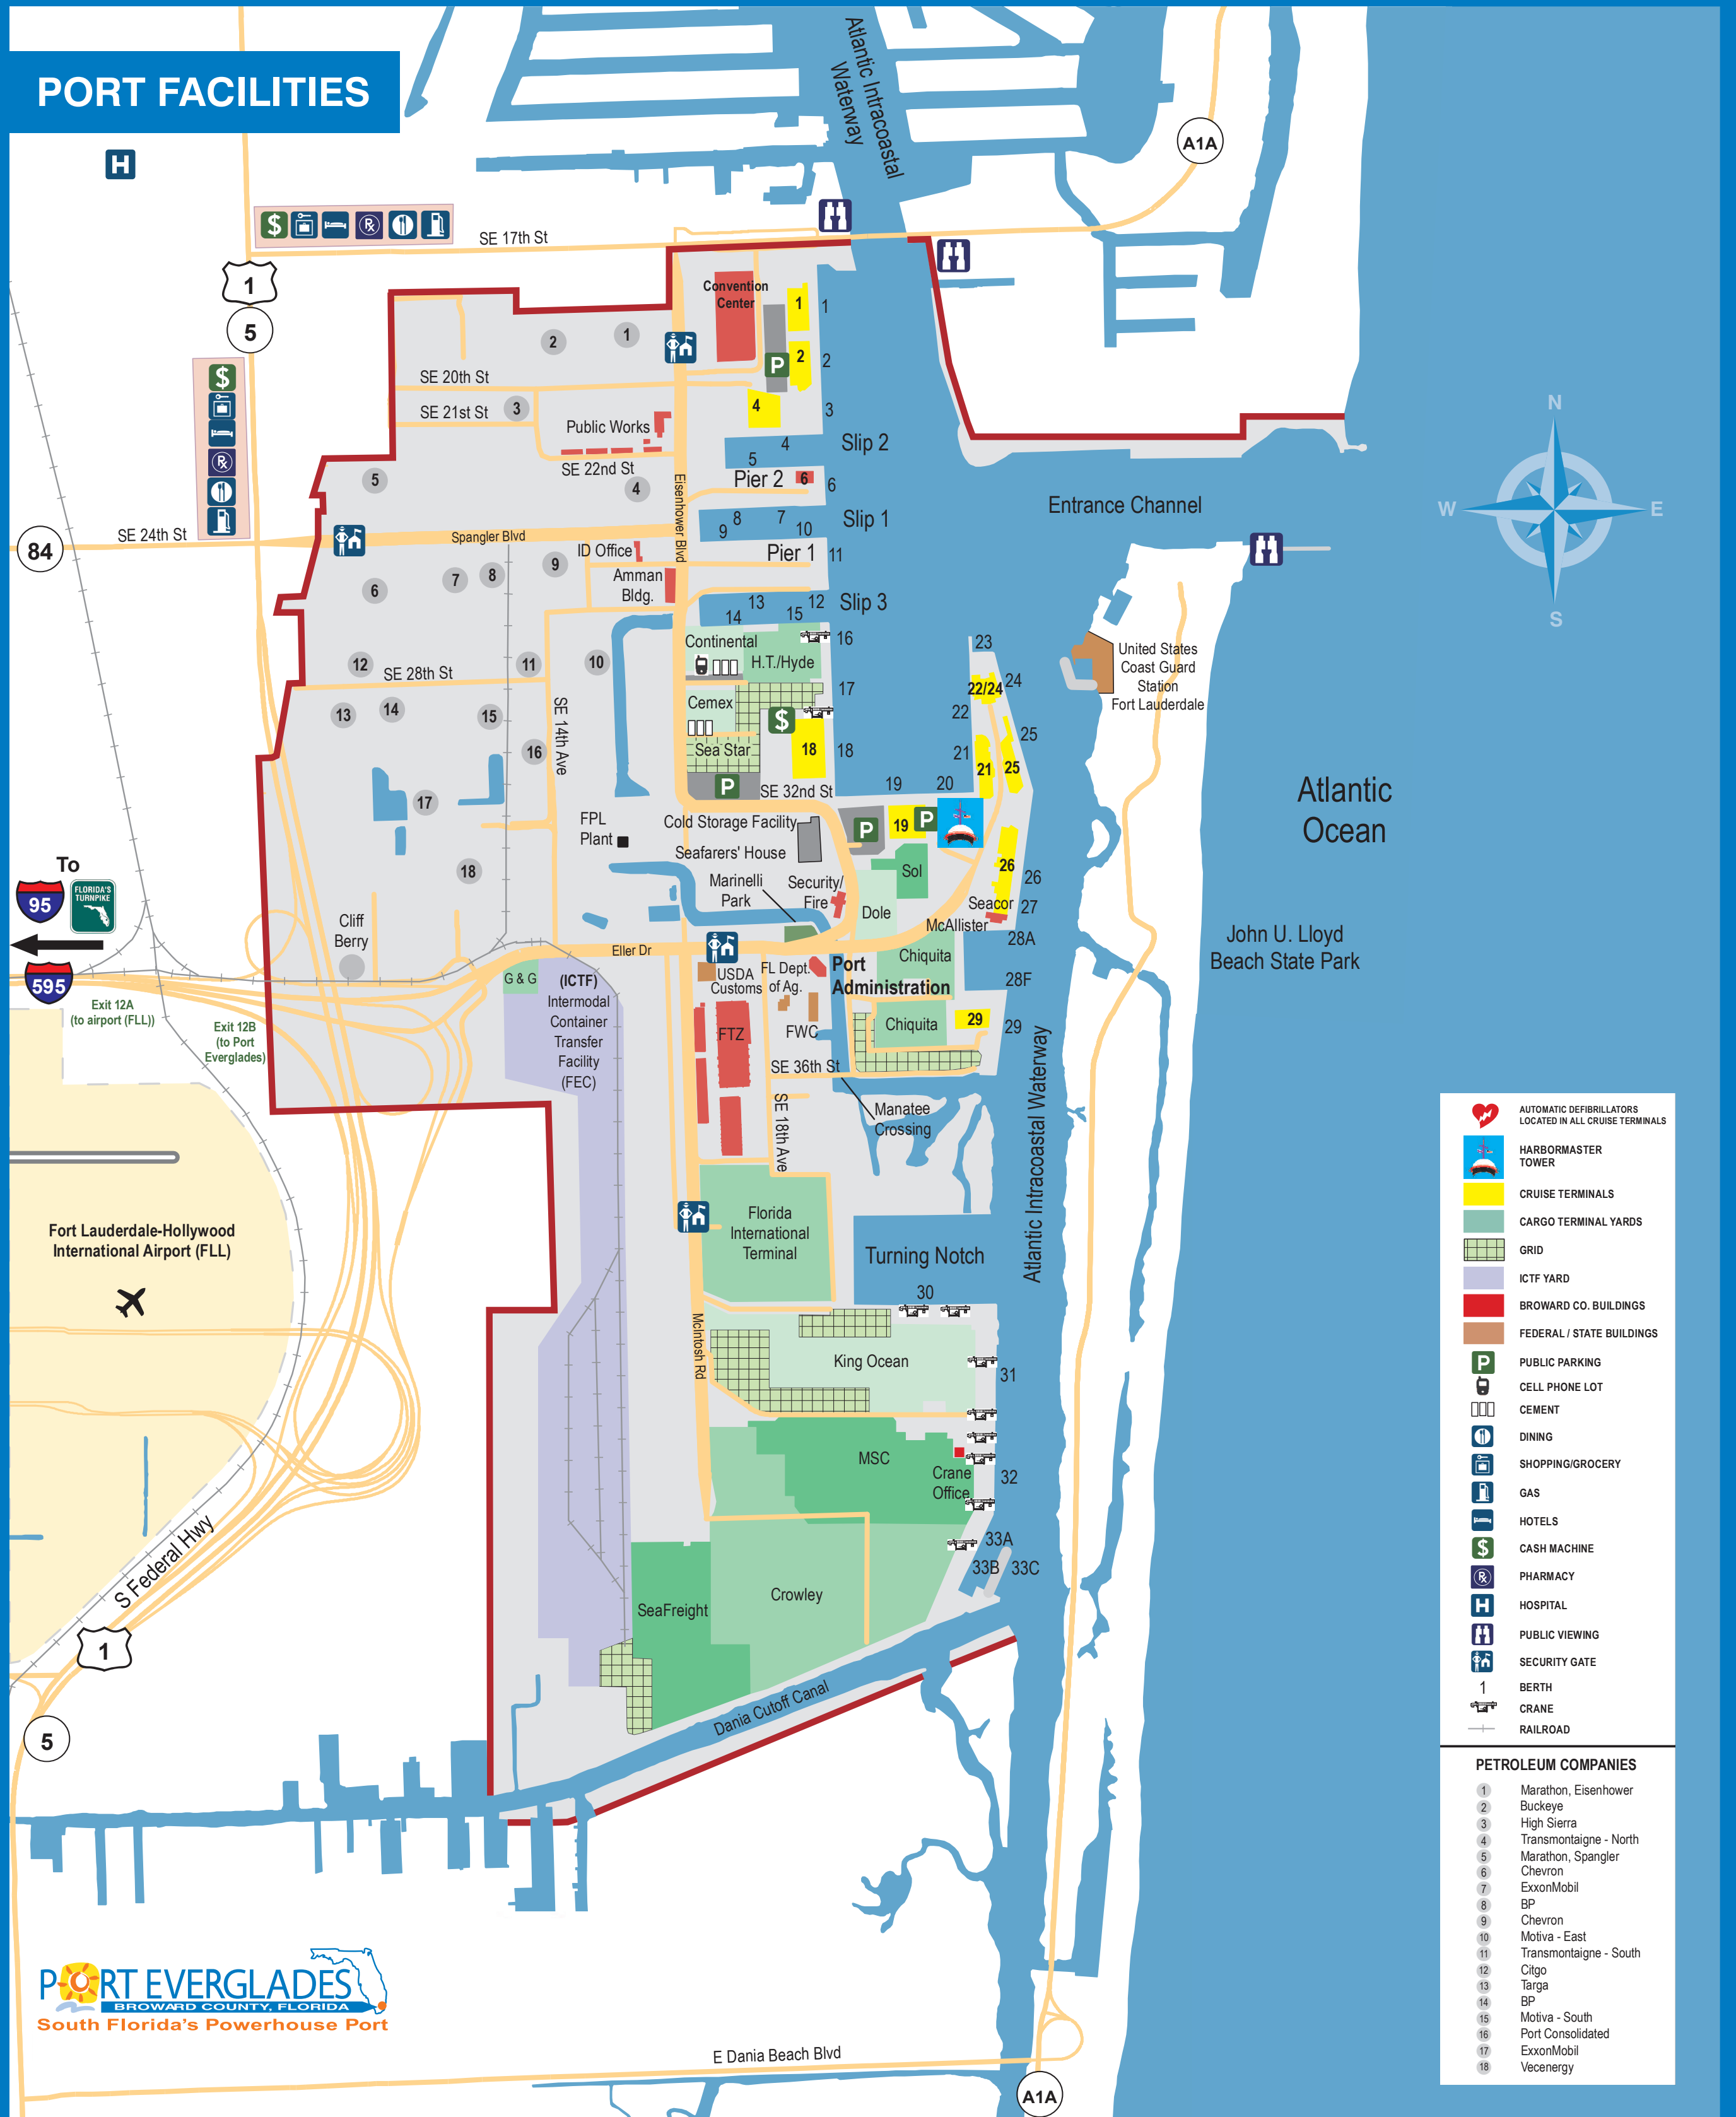

PORT FACILITIES

- AUTOMATIC DEFIBRILLATORS LOCATED IN ALL CRUISE TERMINALS
 - HARBORMASTER TOWER
 - CRUISE TERMINALS
 - CARGO TERMINAL YARDS
 - GRID
 - ICTF YARD
 - BROWARD CO. BUILDINGS
 - FEDERAL / STATE BUILDINGS
 - PUBLIC PARKING
 - CELL PHONE LOT
 - CEMENT
 - DINING
 - SHOPPING/GROCERY
 - GAS
 - HOTELS
 - CASH MACHINE
 - PHARMACY
 - HOSPITAL
 - PUBLIC VIEWING
 - SECURITY GATE
 - BERTH
 - CRANE
 - RAILROAD
-
- PETROLEUM COMPANIES**
- 1 Marathon, Eisenhower
 - 2 Buckeye
 - 3 High Sierra
 - 4 Transmontaigne - North
 - 5 Marathon, Spangler
 - 6 Chevron
 - 7 ExxonMobil
 - 8 BP
 - 9 Chevron
 - 10 Motiva - East
 - 11 Transmontaigne - South
 - 12 Citgo
 - 13 Targa
 - 14 BP
 - 15 Motiva - South
 - 16 Port Consolidated
 - 17 ExxonMobil
 - 18 Vecenergy